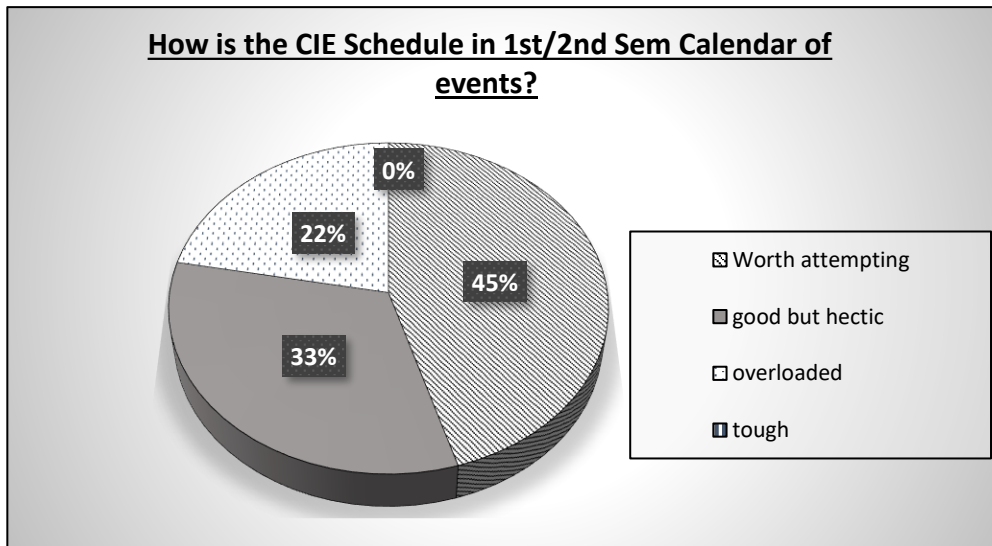

1.

2.

3.

4.

5.

Feedback survey results for Scheme, syllabus from parents for the AY 2017-2018 - Department of BSH

1.

2.

3.

4.

5.

Feedback survey results for students overall academic satisfaction for the AY 2017-2018 - Department of BSH

1.

2.

3.

4.