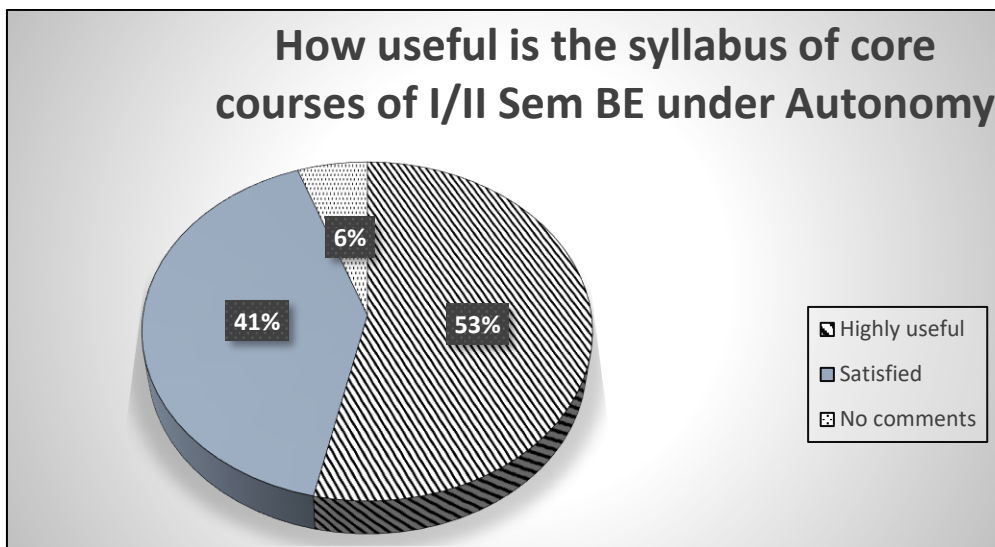

1.

2.

3.

4.

5.

Feedback survey results for Scheme, syllabus from parents for the AY 2017-2018 - Department of BSH

1.

2.

3.

4.

5.

Feedback survey results for students overall academic satisfaction for the AY 2017-2018 - Department of BSH

1.

2.

3.

4.