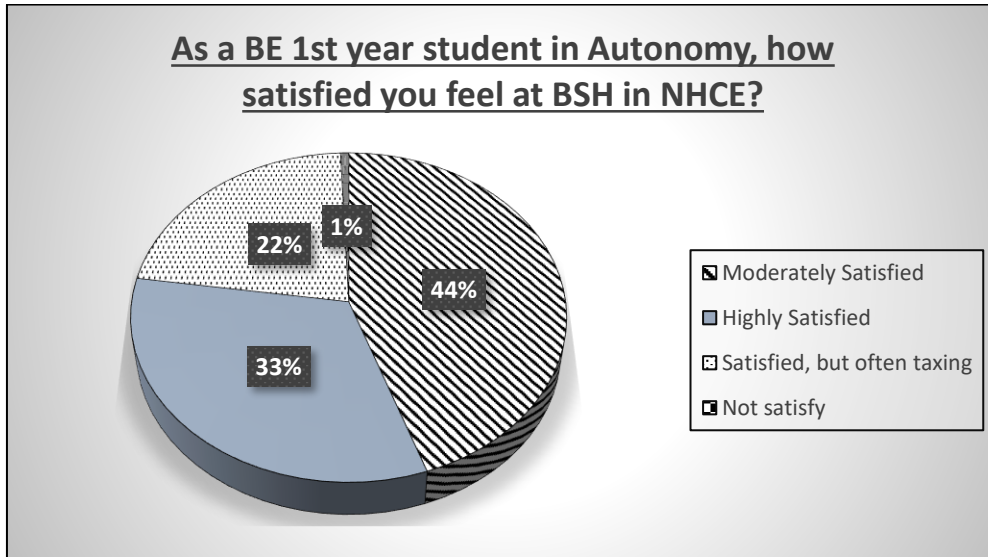

1.

2.

3.

4.

5.

Feedback survey results for Scheme, syllabus from parents for the AY 2017-2018 - Department of BSH

1.

2.

3.

4.

5.

Feedback survey results for students overall academic satisfaction for the AY 2017-2018 - Department of BSH

1.

2.

3.

4.