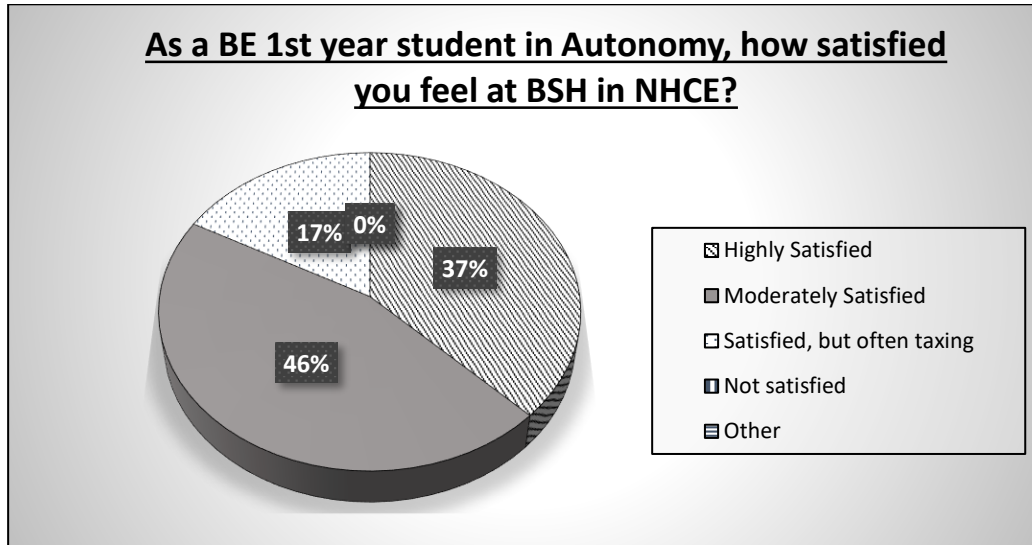

## Feedback survey results for Scheme, syllabus from students for the AY 2018-2019 - Department of BSH

1.

2.

3.

4.

5.

Feedback survey results for Scheme, syllabus from parents for the AY 2018-2019 - Department of BSH

1.

2.

3.

4.

5.

Feedback survey results for students overall academic satisfaction for the AY 2018-2019 - Department of BSH

1.

2.