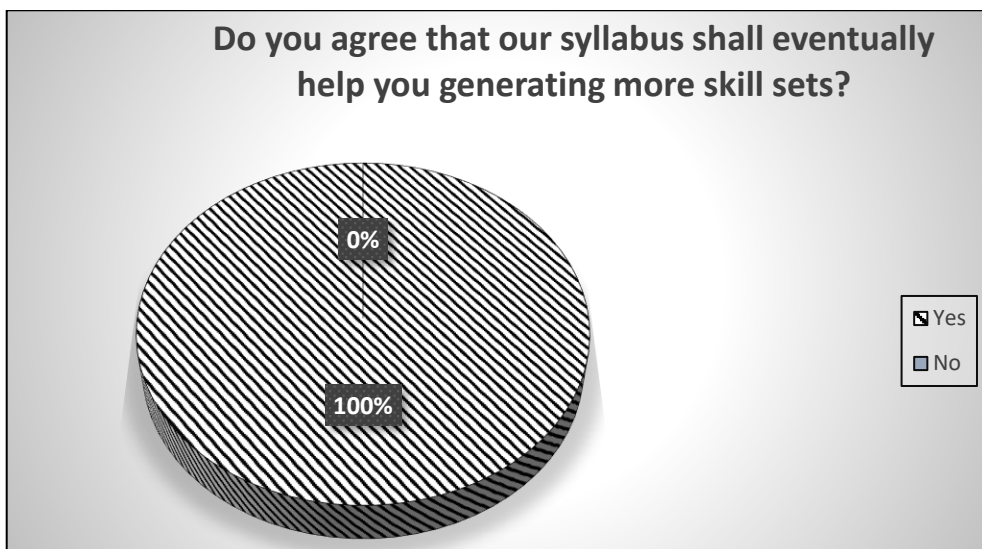

## Feedback survey results for Scheme, syllabus from students for the AY 2018-2019 - Department of BSH

1.

2.

3.

4.

5.

Feedback survey results for Scheme, syllabus from parents for the AY 2018-2019 - Department of BSH

1.

2.

3.

4.

5.

Feedback survey results for students overall academic satisfaction for the AY 2018-2019 - Department of BSH

1.

2.