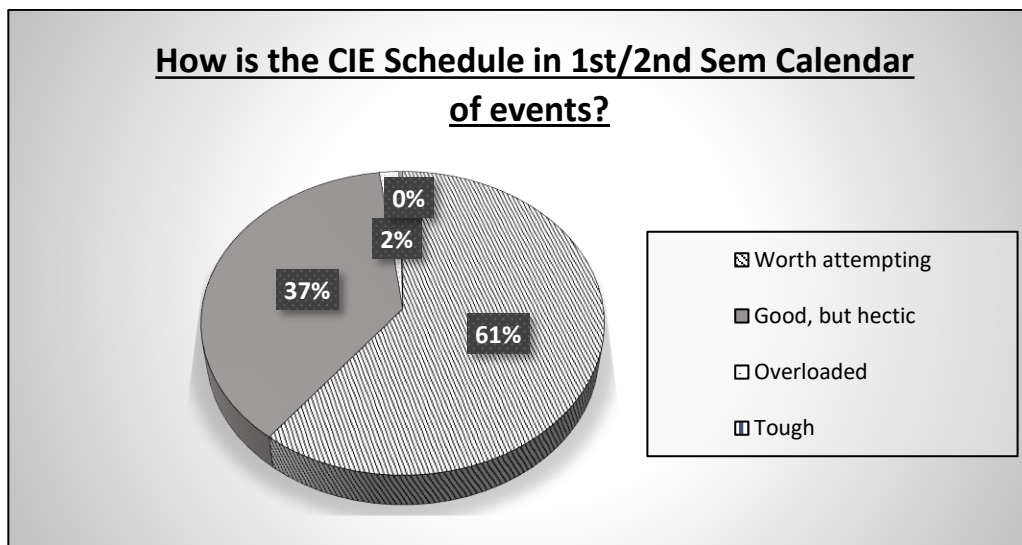

## Feedback survey results for Scheme, syllabus from students for the AY 2018-2019 - Department of BSH

1.

2.

3.

4.

5.

Feedback survey results for Scheme, syllabus from parents for the AY 2018-2019 - Department of BSH

1.

2.

3.

4.

5.

Feedback survey results for students overall academic satisfaction for the AY 2018-2019 - Department of BSH

1.

2.