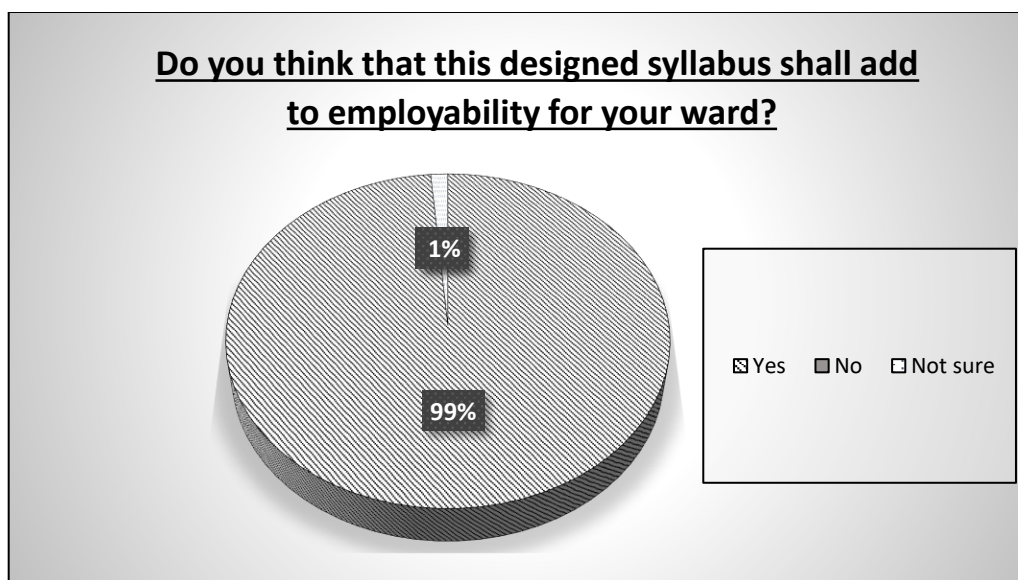

## Feedback survey results for Scheme, syllabus from students for the AY 2018-2019 - Department of BSH

1.

2.

3.

4.

5.

Feedback survey results for Scheme, syllabus from parents for the AY 2018-2019 - Department of BSH

1.

2.

3.

4.

5.

Feedback survey results for students overall academic satisfaction for the AY 2018-2019 - Department of BSH

1.

2.