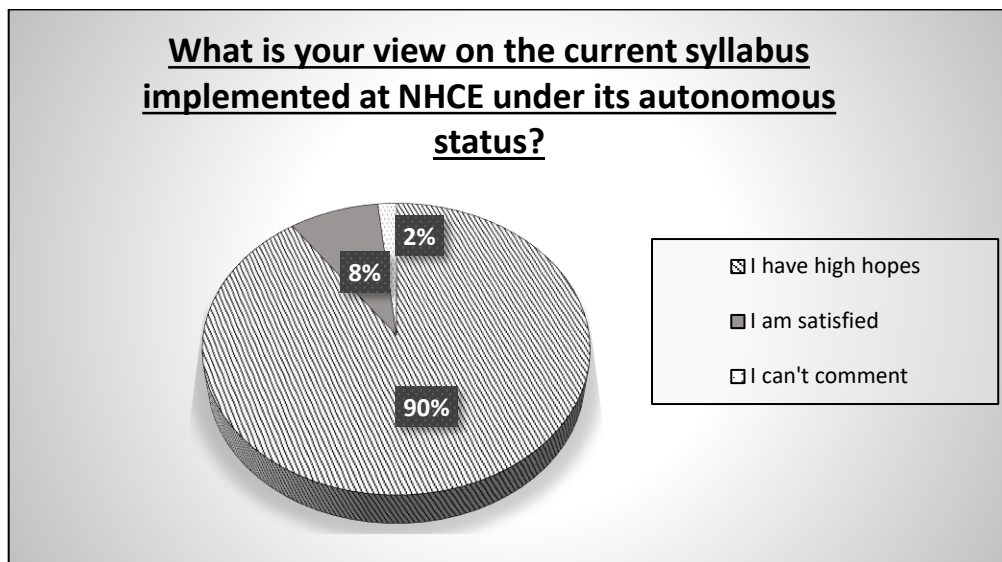

## Feedback survey results for Scheme, syllabus from students for the AY 2018-2019 - Department of BSH

1.

2.

3.

4.

5.

Feedback survey results for Scheme, syllabus from parents for the AY 2018-2019 - Department of BSH

1.

2.

3.

4.

5.

Feedback survey results for students overall academic satisfaction for the AY 2018-2019 - Department of BSH

1.

2.