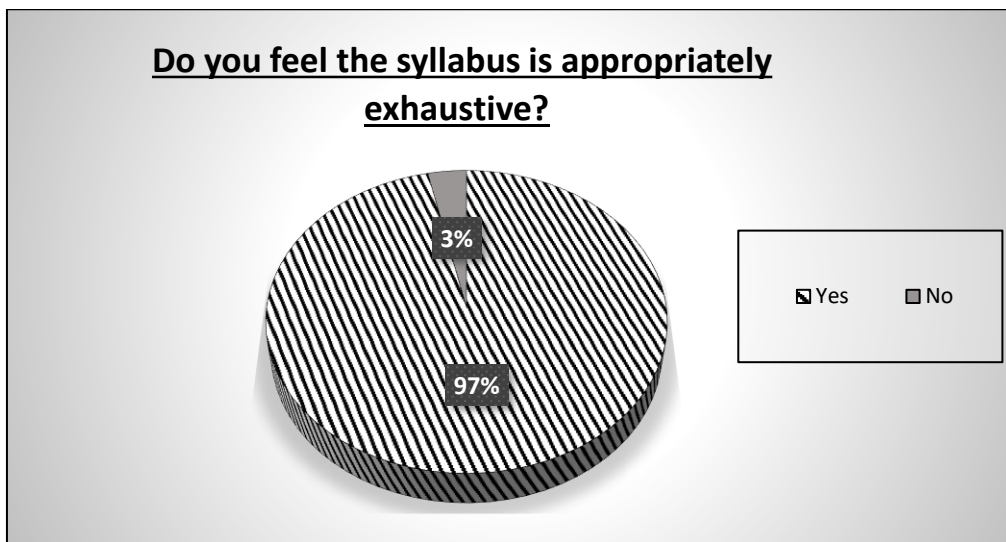

## Feedback survey results for Scheme, syllabus from students for the AY 2018-2019 - Department of BSH

1.

2.

3.

4.

5.

Feedback survey results for Scheme, syllabus from parents for the AY 2018-2019 - Department of BSH

1.

2.

3.

4.

5.

Feedback survey results for students overall academic satisfaction for the AY 2018-2019 - Department of BSH

1.

2.