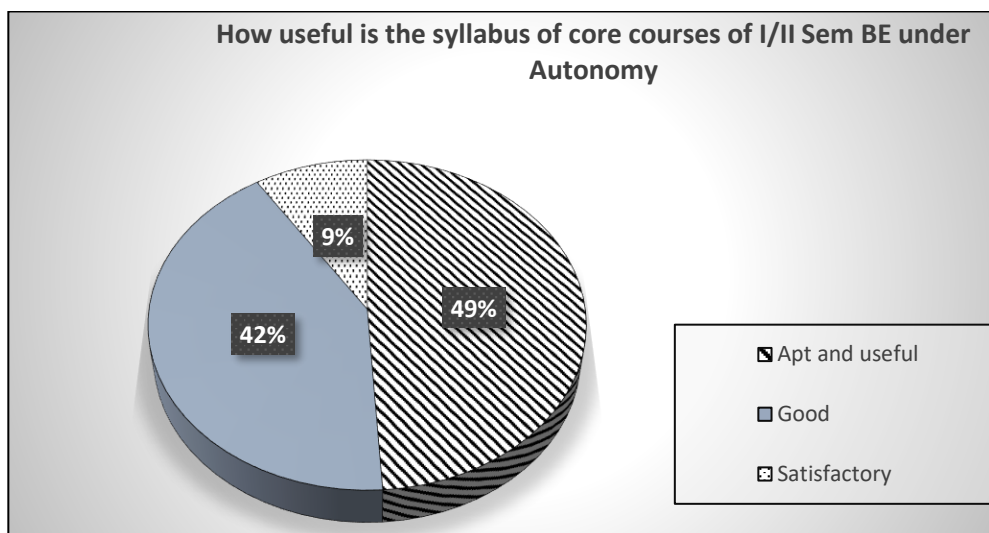

1.

2.

3.

4.

5.

Feedback survey results for Scheme, syllabus from parents for the AY 2019-2020 - Department of BSH

1.

2.