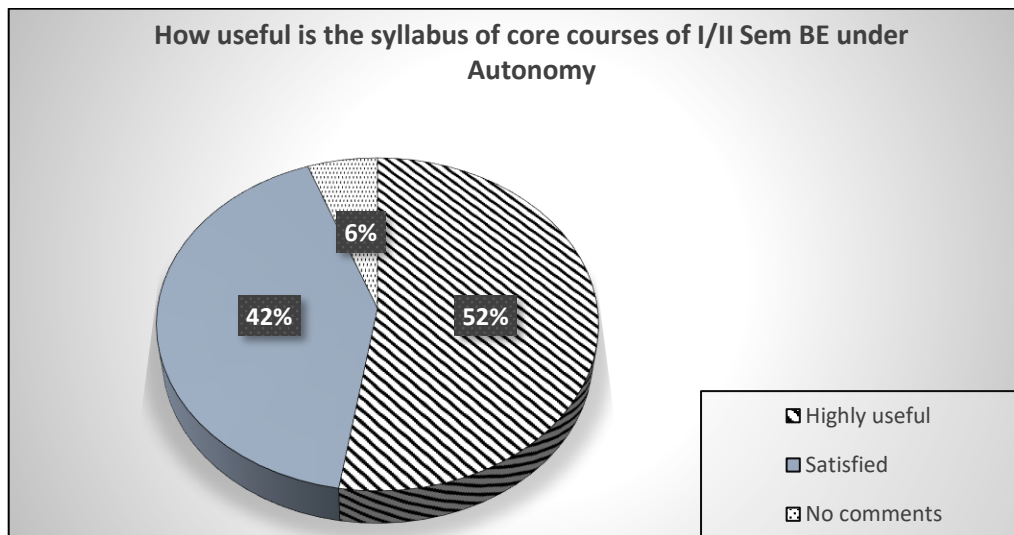

1.

2.

3.

4.

5.

Feedback survey results for Scheme, syllabus from parents for the AY 2019-2020 - Department of BSH

1.

2.

3.

4.

5.

Feedback survey results for students overall academic satisfaction for the AY 2019-2020 - Department of BSH

1.

2.

3.

4.