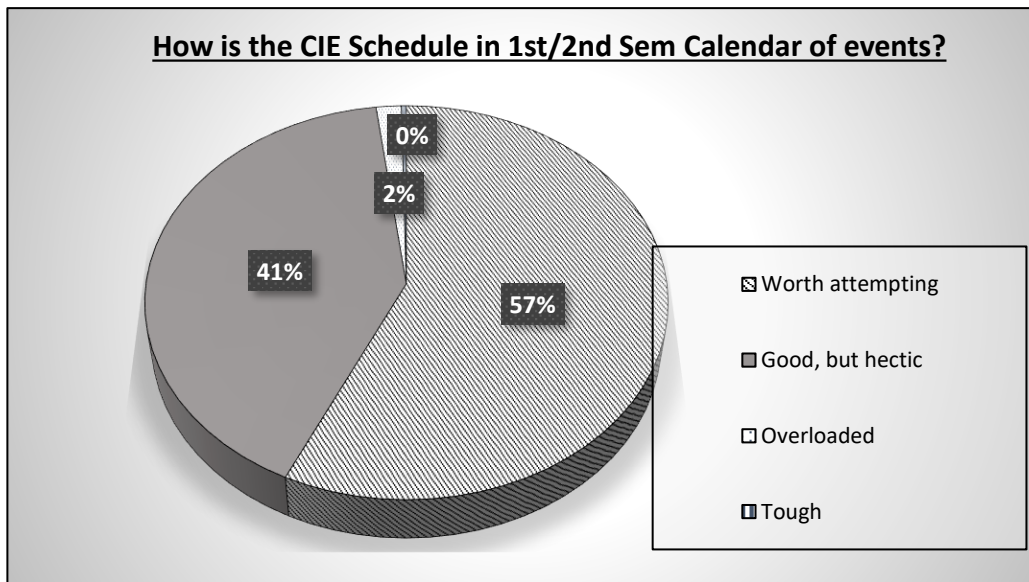

1.

2.

3.

4.

5.

Feedback survey results for Scheme, syllabus from parents for the AY 2019-2020 - Department of BSH

1.

2.

3.

4.

5.

Feedback survey results for students overall academic satisfaction for the AY 2019-2020 - Department of BSH

1.

2.

3.

4.