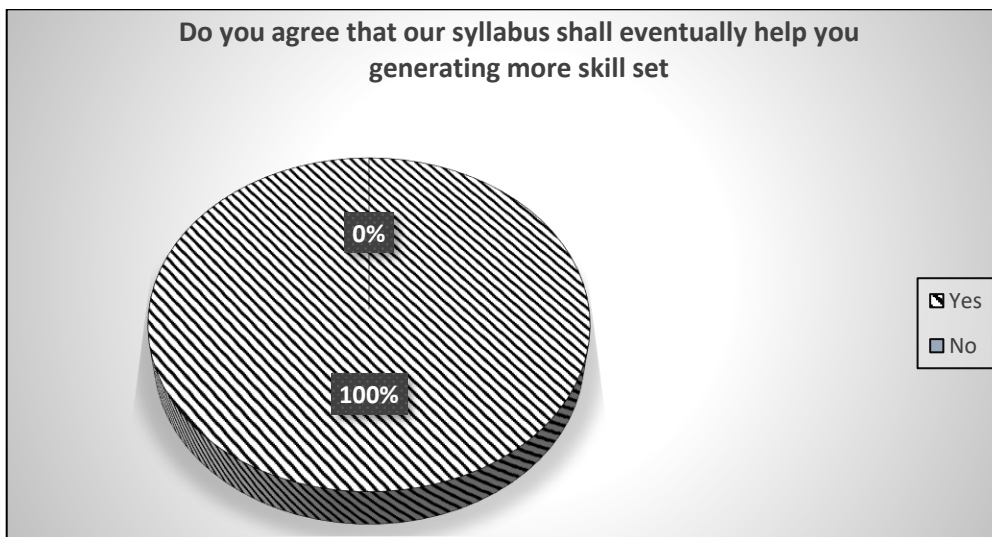

1.

2.

3.

4.

5.

Feedback survey results for Scheme, syllabus from parents for the AY 2019-2020 - Department of BSH

1.

2.